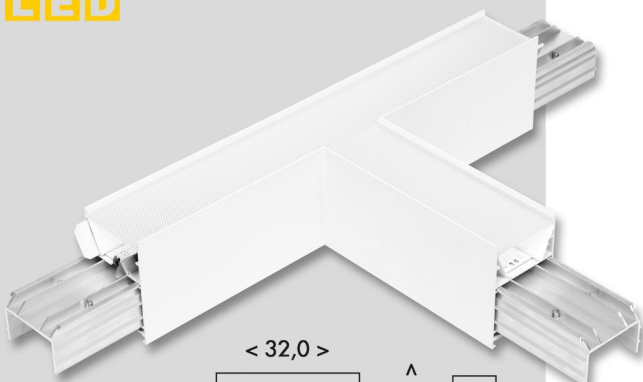

NOVINKA  
LED

DONAR

< 19,2 >

> 7,0

< 5,0 >

8W 880lm

NOVINKA  
LED

DONAR